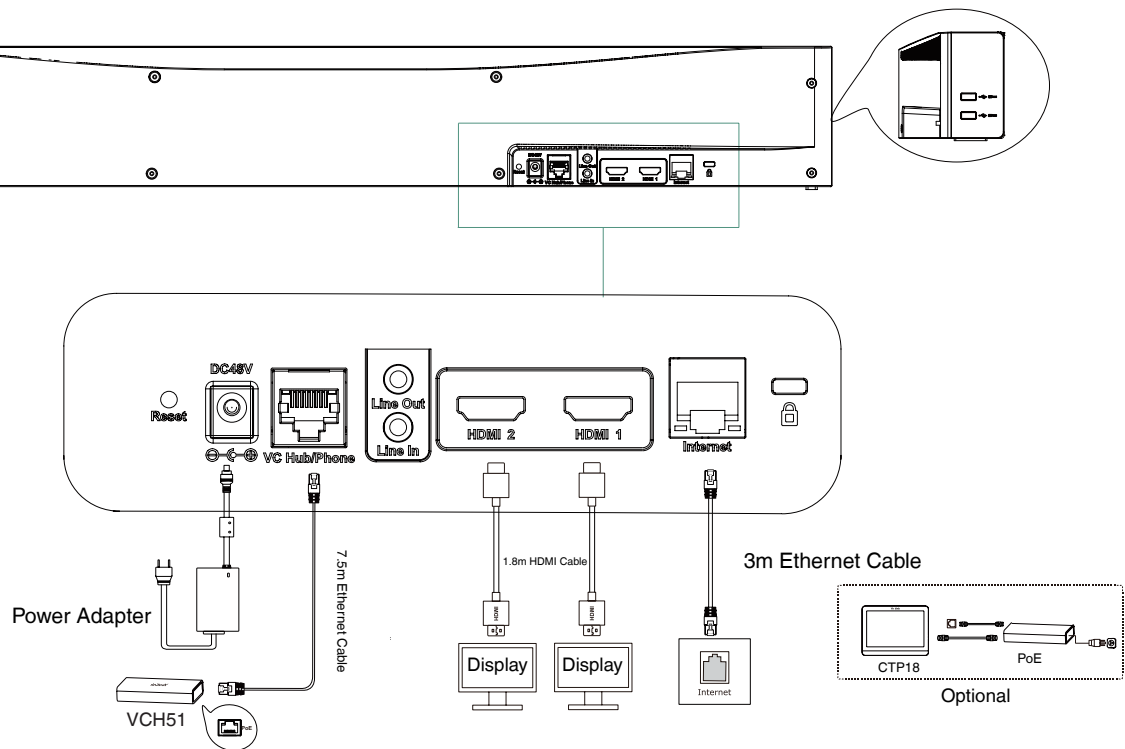

Connections

- 2 x HDMI output (CEC supported)
- HDMI input (through the VCH51 Sharing Kit)
- 1 x Line-in (3.5mm)
- 1 x Line-out (3.5mm)
- 2 x USB 2.0
- 1 x 10/100M/1000M Ethernet port

- 1 x Yealink extension port (RJ-45)
- 1 x Power port
- 1 x Security lock slot
- 1 x Reset slot

MeetingBar A30 Package

- Package contents:
 - MeetingBar A30 endpoint
 - 3m Ethernet cable
 - 2 x 1.8m HDMI cable
 - Mounting Bracket and Accessories
 - Power adapter
 - Quick Start Guide
 - Controller (optional):
 - CTP18 Touch Panel
 - VCR20 Remote Control
 - Content sharing(optional):
 - VCH51 Sharing Kit (HDMI/USB-C)^②
 - WPP20 Wireless Presentation Pod^③

Endpoint Connections

Note:

- If you connect a touch display device, you can operate the A30 either by remote control or touch control.
- If you connect a non-touch display device, you can only use the remote control.