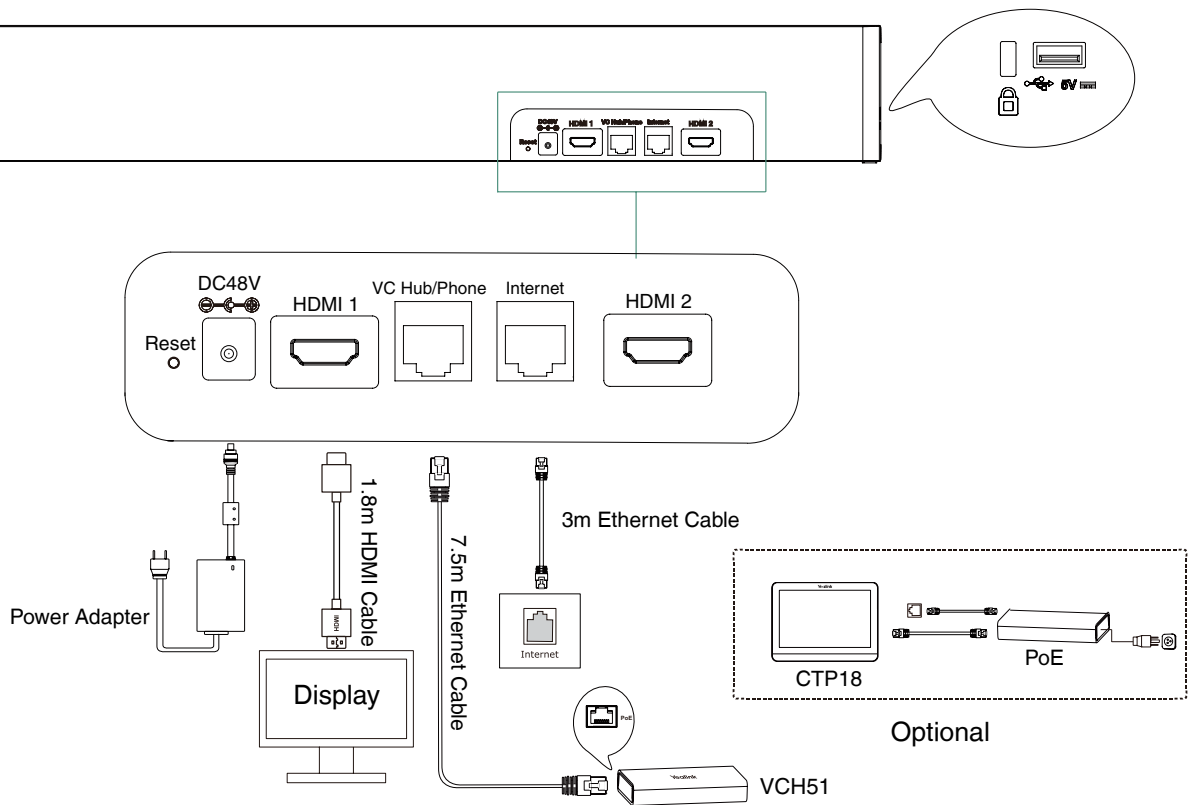

Connections

- 2 x HDMI output (CEC supported)
- HDMI input (through the VCH51 Sharing Kit)
- 1 x USB 2.0
- 1 x 10/100M/1000M Ethernet port
- 1 x Yealink VCH port (RJ-45)
- 1 x Power port
- 1 x Security lock slot
- 1 x Reset slot

MeetingBar A20 Package

- Package contents:
 - MeetingBar A20 endpoint
 - 3m Ethernet cable
 - 2 x 1.8m HDMI cable
 - Mounting Bracket and Accessories
 - Power adapter
 - Quick Start Guide
 - Controller (optional):
 - CTP18 Touch Panel
 - VCR20 Remote Control
 - Content sharing(optional):
 - VCH51 Sharing Kit (HDMI/USB-C)^②
 - WPP20 Wireless Presentation Pod^③
- Carton Meas: 674*136*195mm

MeetingBar A20 + CTP18 Package

- Carton Meas: 685*293*215mm

Compliance

Coming Soon:

- ① The Zoom version does not support this feature yet.
- ② The Teams version does not support this feature yet.
- ③ The Teams/Zoom version does not support this feature yet.

Endpoint Connections

Note:

- If you connect a touch display device, you can operate the A20 either by remote control or touch control.
- If you connect a non-touch display device, you can use the remote control, mouse or CTP18.