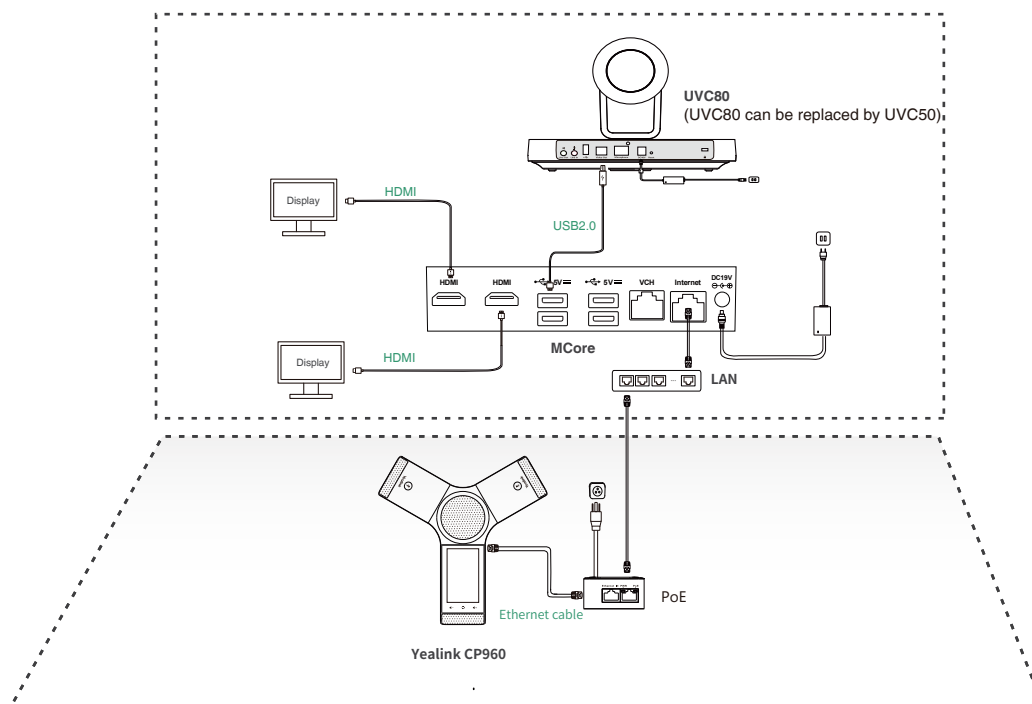

- DECT technology, up to 50 meters distance

- 10ft (3-meter) voice pickup range of every microphone unit
- Built-in Li-battery, 11 days standby, 19 hours talking time
- Charging cradle, charging any time

UVC50 USB PTZ Camera

- 1920 x 1080 video resolution
- 60 frame rate
- 5x optical zoom
- Field of view (diagonal): 91°
- Auto-framing
- Camera presets
- Pan range: 60°
- Tilt range: 40°
- 1 x Line-in (3.5mm)
- 1 x Line-out (3.5mm)
- 1 x Yealink Microphone port (RJ-45)
- 1 x USB 2.0 Type-B
- 1 x USB 2.0 Type-A
- 1 x Power port
- 1 x Security lock slot
- 1 x Reset slot

UVC80 USB PTZ Camera

- 1920 x 1080 video resolution
- 60 frame rate
- 12x optical zoom
- Field of view (diagonal): 78.5°
- Auto-framing
- Camera presets
- Pan angle range: 200°
- Tilt angle range: 60°
- 1 x Line-in (3.5mm)
- 1 x Line-out (3.5mm)
- 1 x Yealink Microphone port (RJ-45)
- 1 x USB 2.0 Type-B
- 1 x USB 2.0 Type-A
- 1 x Security lock slot
- 1 x Reset slot

Package Physical Features

- Operating humidity: 10~95%
- Operating temperature: 0~40°C
- Storage temperature: -30~70°C
- N.W/CTN: 6.9 Kg (ZVC500 Zoom Rooms Kit)
- G.W/CTN: 8.0 Kg (ZVC500 Zoom Rooms Kit)
- N.W/CTN: 7.6 Kg (ZVC800 Zoom Rooms Kit)
- G.W/CTN: 8.7 Kg (ZVC800 Zoom Rooms Kit)

Overview of Yealink Solution for Zoom Rooms

The CP960 can be used as Zoom Rooms console, speaker and microphone and can communicate with the MCore connected to the same LAN.

Yealink Plug-in for Zoom Rooms and Zoom Rooms App should be installed on the MCore.