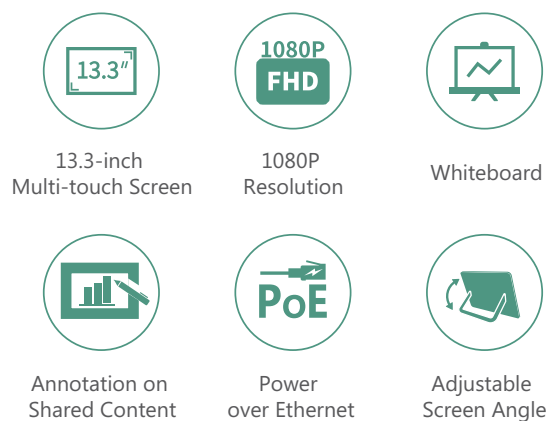

A Collaborative Meeting Experience at Your Fingertips

CTP20 is a collaboration touch panel that can be paired with Yealink's new generation video conference solutions. Its 13.3-inch touch screen and user-centered interactive design allow users to join or control a meeting quickly and effortlessly. It greatly reduces the difficulty of using video conferencing system and creates a better meeting experience. When CTP20 works with Yealink Wireless Presentation Pod WPP20, you can annotate or control the shared content on CTP20 directly. In addition, equipped with a new active capacitive pen that affords you a real writing experience, the CTP20 facilitate participants to focus more on the topics of discussions.

More Efficient Collaboration

CTP20 features a built-in whiteboard, and up to 4 CTP20 units can be used simultaneously in one system. Multiple participants can write on the whiteboard at the same time, the real-time handwriting presentation allows participants to see what is being written with no latency and makes discussions much more effective. When paired with Yealink Wireless Presentation Pod WPP20, you can gain reverse control from CTP20 over your computer, getting a multi-screen interaction that assists you to achieve more.

Natural Writing and Free from Distraction

CTP20 fuses together the industry-leading 13.3-inch touch screen and a scalable canvas, such that every single idea can be recorded on the ample space provided by CTP20. In addition, the new active capacitive pen is designed to bring you a real writing experience, facilitating participants to focus on the topics of discussions instead of the technology.