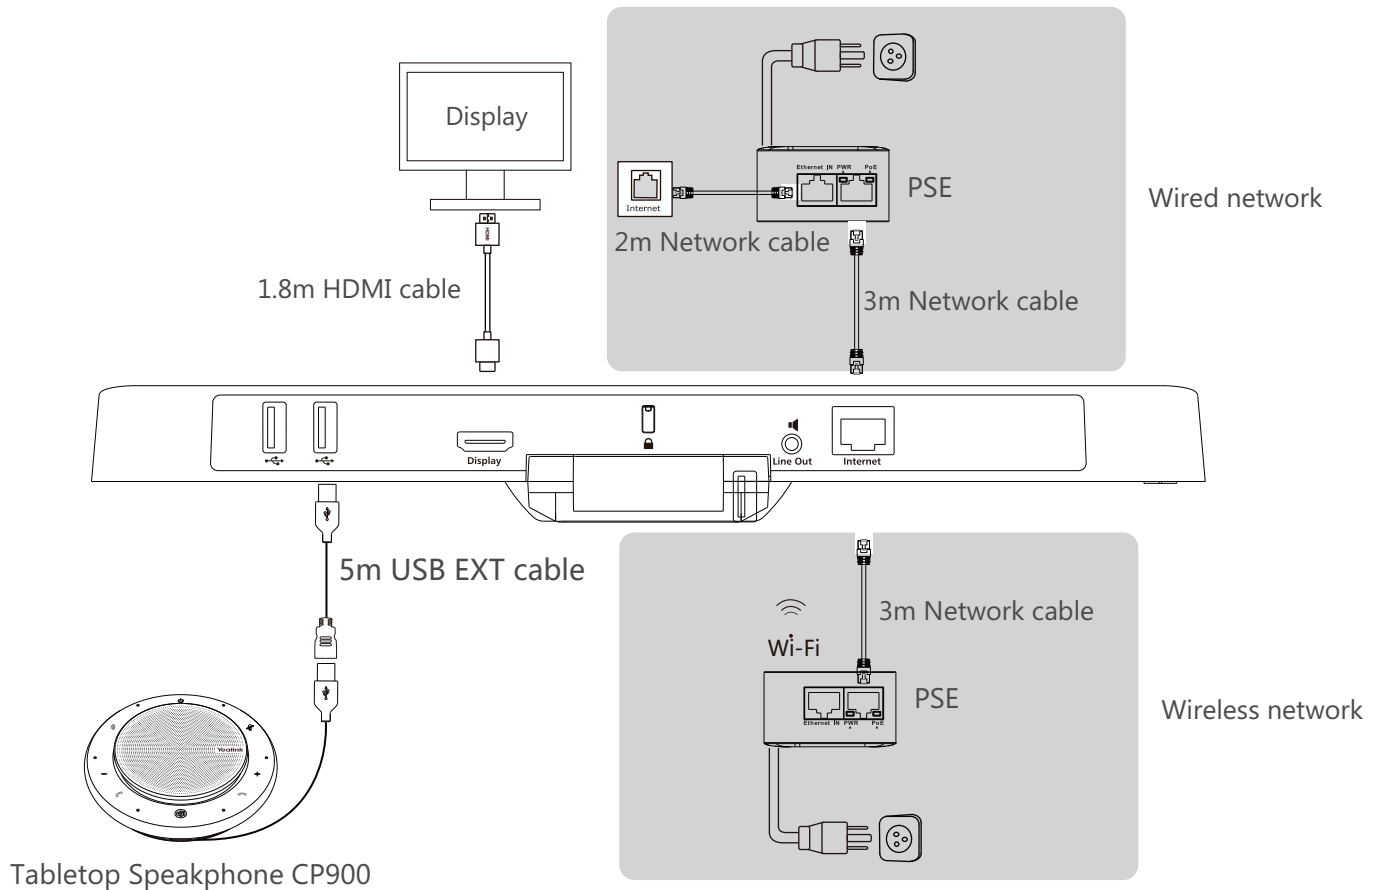

VC210 Connection

- 1 x HDMI output (CEC supported)
- 1 x 10/100M Ethernet port:
 - Power over Ethernet (IEEE 802.3af)
- 2 x USB 2.0
- 1 x Line-out (3.5mm)
- 1 x security lock slot
- 1 x reset slot

Other Physical Features

VC210-Teams

- VC210 Collaboration bar
- VCR20 Remote controller
- Privacy shutter
- 1.8m HDMI cable
- 2m Network cable
- 3m Network cable
- Quick Start Guide
- Power adapter

CP900 Room

- Tabletop Speakerphone CP900
- 5m USB EXT cable

Endpoint Connections

Note:

- If you connect a touch display device, you can operate the VC210 either by remote control or touch control.
- If you connect a non-touch display device, you can only use the remote control.