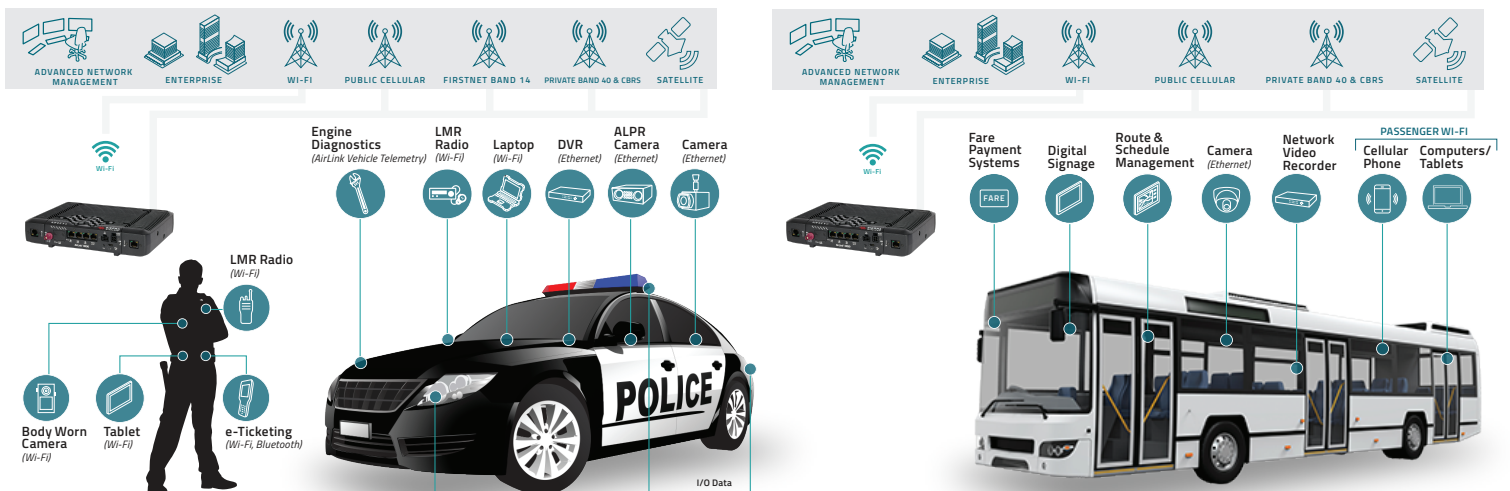

XR90 APPLICATION EXAMPLES