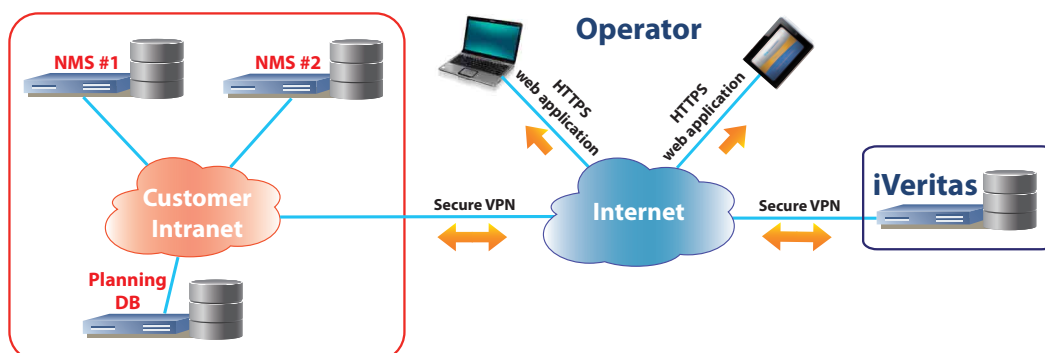

MEMBER OF:

COMPANY WITH QUALITY SYSTEM CERTIFIED BY DNV GL = ISO 9001:2015 =