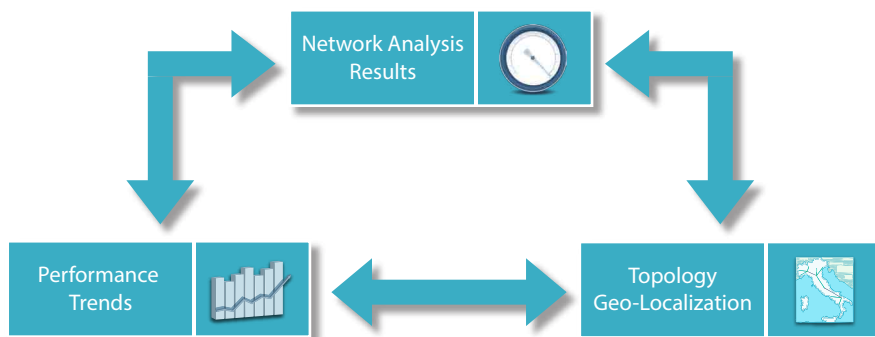

iVeritas

Product Leaflet

siae microelettronica

iVeritas Brings order to complexity

The progressing roll out of IP/Ethernet in transport networks has determined an increase of management complexity: a 20'000 NEs nation wide mobile network generates more than 2 trillion records per year. The analysis of this information overload can be a mission impossible. Only experience and intimate network knowledge can discern the right information driving actions in a timely fashion.

Network management systems allow the operators to take a snapshot of the network. Collecting and plotting billions of unsorted data belonging to multiple performance counters, in a static view of that moment. With network changes how do you correlate the information in a single flow? How do you monitor the lifespan of your network performance?

iVeritas automatically interfacs with your database offering a simple reporting structure, correlating informations and presenting the results in a clear and uncluttered view. All KPIs and thresholds are user-defined to gather, analyse and present the information of interest.

- Whole network performance result in a single glance
- Color coded links identifying which segment has crossed KPIs thresholds
- Single link performance trends in the defined period

Its clear screen views are of immediate understanding, offering value from the managers who only need to gauge the "health" of the network, to the engineer who needs to pin point the exact NE or link that needs work on.