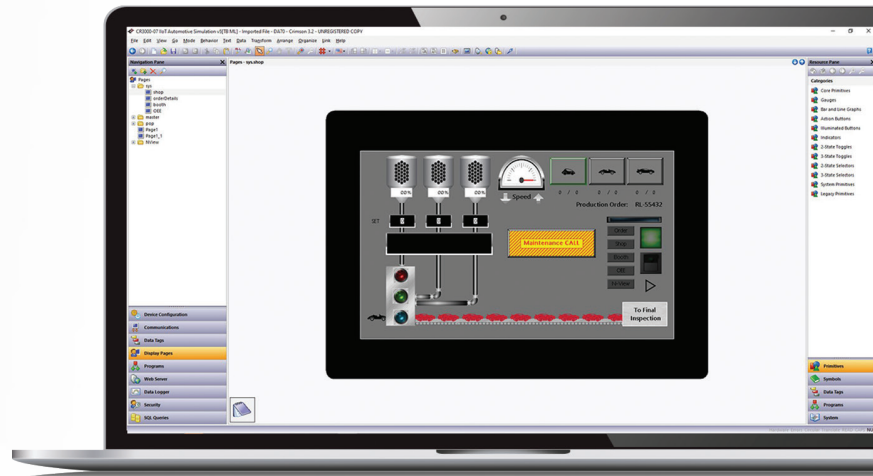

EXCELLENCE. REDEFINED.

UNLIMITED FLEXIBILITY MEETS UNYIELDING SECURITY

Introducing a massive leap forward in secure remote access: Red Lion's Secure Remote Access routers and software. Lower your operational costs by centralizing your equipment management, and reduce your downtime by quickly responding to critical alarms and events from anywhere. These next-generation remote access solutions meet the most intense, high-security demands of modern industrial applications. Red Lion's remote access routers offer plug-and-play simplicity for quick setup of low and high-volume deployments. Leaping ahead of the curve has never been so easy—or secure.

Integrated Ethernet Switch	3-Ports	4-Ports	4-Ports
WAN Ethernet Port	✓	✓	✓
Wi-Fi Communication	Opt.		
Cellular Communication	Opt.	Opt.	Opt.
Serial Communication			Opt.

TUNNEL/SECURITY

RLConnect24	✓	✓	✓
OpenVPN	✓	✓	✓
Ipssec, L2TP, PPTP		✓*	✓
Simply.Connect		✓	✓

*model specific

RLCONNECT24 CUSTOMER ACCOUNT

RLConnect24 software facilitates simple and secure remote access, M2M communication, data logging, alarms, and web-based visualization, while RLDialUp software enables operators to perform maintenance and configure equipment as if they were plugged directly into the remote device.