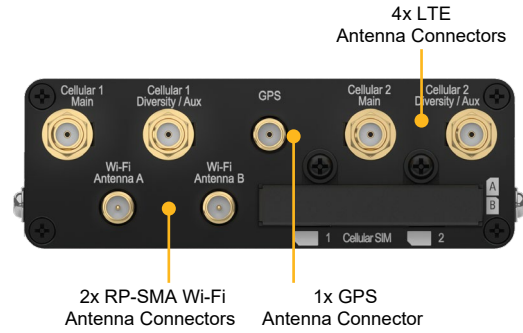

## Specifications

<b>WAN Interface</b>	1x 10/100/1000M Ethernet <sup>1</sup> 2x LTEA-Pro Embedded Cellular Modems with Redundant SIM Slots	<b>Antenna Connectors</b>	4x SMA Cellular Connectors 1x SMA GPS Antenna Connector 2x RP-SMA Wi-Fi Antenna Connectors
<b>LAN Interface</b>	3x 10/100/1000M Ethernet	<b>Power Input</b>	Power Port: 12V – 56V DC AC Adapter: AC Input 100V–240V / DC Output 12V Terminal Block: 12V – 56V DC
<b>Wi-Fi- Interface</b>	Simultaneous Dual-Band (2.4GHz / 5GHz) Wi-Fi 5, 2X2 MIMO	<b>Power Output</b>	Power over Ethernet 802.3at <sup>5</sup>
<b>SpeedFusion Features</b>	Hot Failover <sup>2</sup> , WAN Smoothing <sup>2</sup> , Bandwidth Bonding <sup>2</sup>	<b>Power Consumption</b>	7W (nominal), 18W (max.)
<b>Number of PepVPN SpeedFusion Peers</b>	2 / 5 <sup>3</sup>	<b>Dimensions</b>	6.3 x 3.8 x 1.3 inches / 160 x 97 x 33.5 mm
<b>Features</b>	Ignition Sensing Load Balancing/Failover	<b>Weight</b>	1.3 pounds / 590 grams
<b>Router Throughput</b>	400 Mbps	<b>Operating Temperature</b>	-40° – 149°F / -40° – 65°C
<b>SpeedFusion Throughput (No Encryption)</b>	100 Mbps	<b>Humidity</b>	15% – 95% (non-condensing)
<b>SpeedFusion Throughput (256-bit AES)</b>	60 Mbps	<b>Warranty</b>	1-Year Limited Warranty
<b>Recommended Users</b>	25-150	<b>Package Content</b>	1x Transit Pro E 12V 2A 4 Pin Power Supply (ACW-632) 4x 4G LTE Antennas (ACW-234) 1x GPS Active Antenna (ACW-232) 2x Wi-Fi Antennas (ACW-341) 1 Pair of Mounting Brackets (ACW-724) 6pin Terminal Block Connector
<b>Cellular Data Rate<sup>4</sup> (Downlink / Uplink)</b>	LTE CAT-12: 600 Mbps/150 Mbps		

<sup>4</sup> Theoretical maximum data rates.

<sup>5</sup> PoE output requires a minimum of 48V power input via the terminal block or a 54V PSU with 4pin Power Supply.