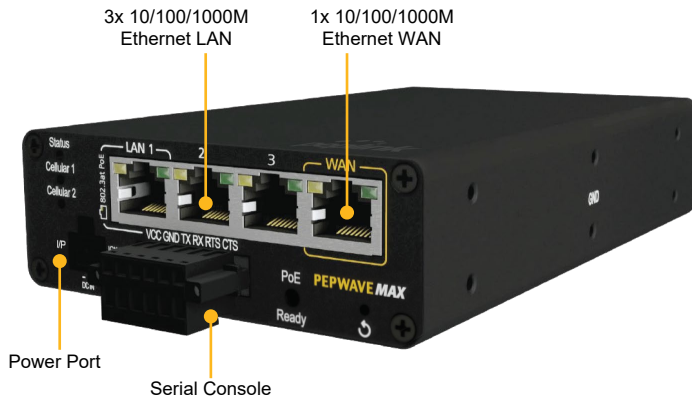

# Transit Pro E

## Specifications

<b>WAN Interface</b>	1x 10/100/1000M Ethernet <sup>1</sup> 2x LTEA-Pro Embedded Cellular Modems with Redundant SIM Slots	<b>Antenna Connectors</b>	4x SMA Cellular Connectors 1x SMA GPS Antenna Connector 2x RP-SMA Wi-Fi Antenna Connectors
<b>LAN Interface</b>	3x 10/100/1000M Ethernet	<b>Power Input</b>	Power Port: 12V – 56V DC AC Adapter: AC Input 100V–240V / DC Output 12V Terminal Block: 12V – 56V DC
<b>Wi-Fi- Interface</b>	Simultaneous Dual-Band (2.4GHz / 5GHz) Wi-Fi 5, 2X2 MIMO	<b>Power Output</b>	Power over Ethernet 802.3at <sup>5</sup>
<b>SpeedFusion Features</b>	Hot Failover <sup>2</sup> , WAN Smoothing <sup>2</sup> , Bandwidth Bonding <sup>2</sup>	<b>Power Consumption</b>	7W (nominal), 18W (max.)
<b>Number of PepVPN SpeedFusion Peers</b>	2 / 5 <sup>3</sup>	<b>Dimensions</b>	6.3 x 3.8 x 1.3 inches / 160 x 97 x 33.5 mm
<b>Features</b>	Ignition Sensing Load Balancing/Failover	<b>Weight</b>	1.3 pounds / 590 grams
<b>Router Throughput</b>	400 Mbps	<b>Operating Temperature</b>	-40° – 149°F / -40° – 65°C
<b>SpeedFusion Throughput (No Encryption)</b>	100 Mbps	<b>Humidity</b>	15% – 95% (non-condensing)
<b>SpeedFusion Throughput (256-bit AES)</b>	60 Mbps	<b>Warranty</b>	1-Year Limited Warranty
<b>Recommended Users</b>	25-150	<b>Package Content</b>	1x Transit Pro E 12V 2A 4 Pin Power Supply (ACW-632) 4x 4G LTE Antennas (ACW-234) 1x GPS Active Antenna (ACW-232) 2x Wi-Fi Antennas (ACW-341) 1 Pair of Mounting Brackets (ACW-724) 6pin Terminal Block Connector
<b>Cellular Data Rate<sup>4</sup> (Downlink / Uplink)</b>	LTE CAT-12: 600 Mbps/150 Mbps		

<sup>1</sup> The WAN port can act as a LAN port if needed.

<sup>2</sup> Requires PrimeCare Subscription, complimentary for the first year.

<sup>3</sup> 2 PepVPN Peers are enabled by default. 5 PepVPN Peers are enabled for PrimeCare models which requires PrimeCare Subscription, complimentary for the first year.