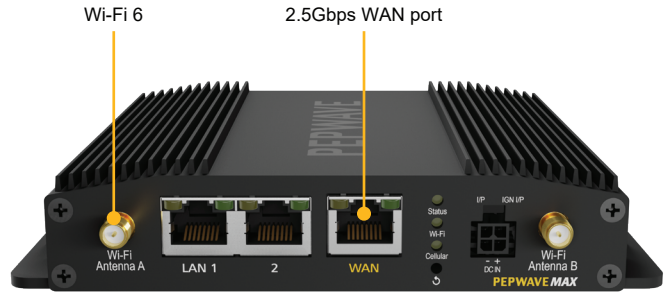

BR1 Pro 5G

Specifications

WAN Interface	1x 10/100/1000/2500M Ethernet¹ 1x 5G Modem with Redundant SIM Slot	5G Cellular Data Rate⁴ (Downlink/Uplink)	5G: 4 Gbps / 700 Mbps LTE CAT-20: 2 Gbps / 150 Mbps
LAN Interface	2x 10/100/1000M Ethernet	Recommended Users	150
Wi-Fi Interface	Simultaneous Dual-Band (2.4GHz / 5GHz) Wi-Fi 6, 2X2 MU-MIMO Wi-Fi WAN and/or AP	Antenna Connectors	4x SMA Cellular Antenna Connectors 2x RP-SMA Wi-Fi Antenna Connectors 1x SMA GPS Antenna Connector
Features	Drop-in Mode Load Balancing/Failover Ignition Sensing	Power Input	10 - 30V
Transmit Power (2.4GHz / 5GHz)	21 dBm / 22 dBm	Power Consumption	8 W (nominal), 19 W (max.)
Router Throughput	1 Gbps	Dimensions (L x W x H)	5.78 x 5.08 x 1.15 inches / 146.8 x 129 x 29.3 mm
PepVPN Throughput (No Encryption)	400 Mbps	Weight	1.28 pounds / 580 g
PepVPN Throughput (256-bit AES)	200 Mbps	Operating Temperature	-40° – 149° F / -40° – 65° C
SpeedFusion Features	Hot Failover, WAN Smoothing, Bandwidth Bonding²	Humidity	10% – 85% (non-condensing)
Number of PepVPN SpeedFusion Peers	2/5³	Certifications	FCC, CE
		Warranty	1-Year Limited Warranty
		Package Content	1x BR1 Pro 5G 1x 12V2A Power Supply (ACW-632) 4x LTE/5G Antennas (ACW-235) 2x Wi-Fi Dual Band Antenna (ACW-341) 1x GPS Antenna (ACW-232)
		US Carrier Certifications	Verizon⁵, AT&T, T-Mobile, US Cellular

¹ The WAN port can act as a LAN port if needed. ² Requires PrimeCare Subscription, complimentary for the first year

³ 2 PepVPN Peers are enabled by default. 5 PepVPN Peers are enabled with PrimeCare Subscription, complimentary for the first year ⁴Theoretical maximum data rates

⁵ Certification pending.

Ordering information

Product Code	Description	Embedded Modems	Carrier/ Categories	5G Bands	LTE Bands
MAX-BR1-PRO-5GH-T-PRM	BR1 Pro 5G	1	America/5G	5G (NSA) Sub 6Ghz: n1, n2, n3, n5, n28, n41, n66, n71, n77, n78, n79 5G (SA) Sub 6Ghz: n77, n78, n79	B1, B2, B3, B4, B5, B7, B8, B12, B13, B14, B17, B18, B19, B20, B25, B26, B28, B29, B30, B32, B34, B38, B39, B40, B41, B42, B46, B48, B66, B71
MAX-BR1-PRO-5GD-T-PRM	BR1 Pro 5G	1	Global/5G	5G (NSA) Sub 6Ghz: n1, n2, n3, n5, n7, n8, n12, n20, n28, n38, n41, n66, n71, n77, n78, n79	B1, B2, B3, B4, B5, B7, B8, B12, B13, B14, B17, B18, B19, B20, B25, B26, B28, B29, B30, B32, B34, B38, B39, B40, B41, B42, B46, B48, B66, B71

Feature Add-on

Product Code	Description
PRM-MAX-BR1-PRO-5G-1Y	1-Year PrimeCare for BR1 Pro 5G
PRM-MAX-BR1-PRO-5G-2Y	2-Year PrimeCare for BR1 Pro 5G
PRM-MAX-BR1-PRO-5G-4Y	4-Year PrimeCare for BR1 Pro 5G