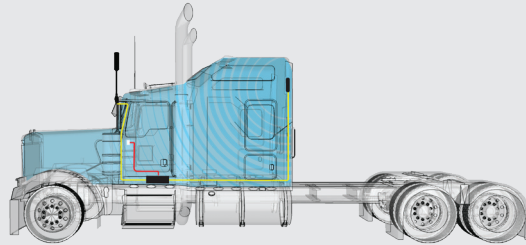

Cel-Fi™ Trucker Antenna

Smart Cellular Coverage

SMA Male Connector

Model: A21-V31-100

The Cel-Fi Trucker Antenna was developed by Nextivity to offer a high-performance wideband antenna option for over-the-road (OTR) users. The product features a heavy-duty spring base and includes a mirror-mount for easy installation.

SPECIFICATIONS

ELECTRICAL SPECIFICATION

Frequency Range	698-960 MHz	1710-2700 MHz
Gain	4dBi	
VSWR	≤2.0	≤1.8
Polarization	Vertical	
Horizontal Beamwidth	360°	
Vertical Beamwidth	60°	
Input Impedance	50 Ω	
Maximum Power	100 W	
Lightning Protection	DC Ground	

MECHANICAL SPECIFICATION

Connector	SMA Male
Length of Cable	4m cable
Dimensions	600 mm
Weight	1.0 kg
Reflector Material	Aluminum
Radome Material	UV-PVC
Operating Temperature	-40 °C to +65 °C
Mounting Pole	Ø38xØ52 mm
Color	Black