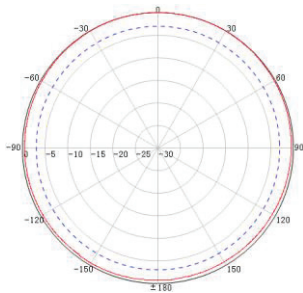

Cel-Fi™ Trucker Antenna

Smart Cellular Coverage

SMA Male Connector

Model: A21-V31-100

The Cel-Fi Trucker Antenna was developed by Nextivity to offer a high-performance wideband antenna option for over-the-road (OTR) users. The product features a heavy-duty spring base and includes a mirror-mount for easy installation.

SPECIFICATIONS

ELECTRICAL SPECIFICATION

Frequency Range	698-960 MHz	1710-2700 MHz
Gain	4dBi	
VSWR	≤2.0	≤1.8
Polarization	Vertical	
Horizontal Beamwidth	360°	
Vertical Beamwidth	60°	
Input Impedance	50 Ω	
Maximum Power	100 W	
Lightning Protection	DC Ground	

MECHANICAL SPECIFICATION

Connector	SMA Male
Length of Cable	4m cable
Dimensions	600 mm
Weight	1.0 kg
Reflector Material	Aluminum
Radome Material	UV-PVC
Operating Temperature	-40 °C to +65 °C
Mounting Pole	Ø38xØ52 mm
Color	Black