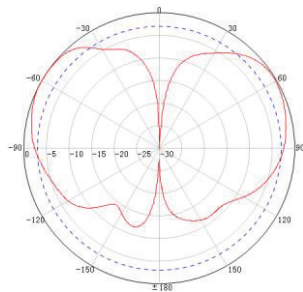

V-Plane

Copyright © 2018 by Nextivity, Inc, U.S. All rights reserved. The Nextivity and Cel-Fi logos are registered trademarks of Nextivity Inc. All other trademarks or registered trademarks listed belong to their respective owners. Designed by Nextivity in California.
brief-antenna-trucker-eng_18-0821

Pulse Supply
909 Ridgebrook Road.
Sparks, Maryland 21152, USA

TEL : +1-410-583-1701
FAX : +1-410-583-1704

E-mail: sales@pulsesupply.com
<https://www.pulsesupply.com/cel-fi>