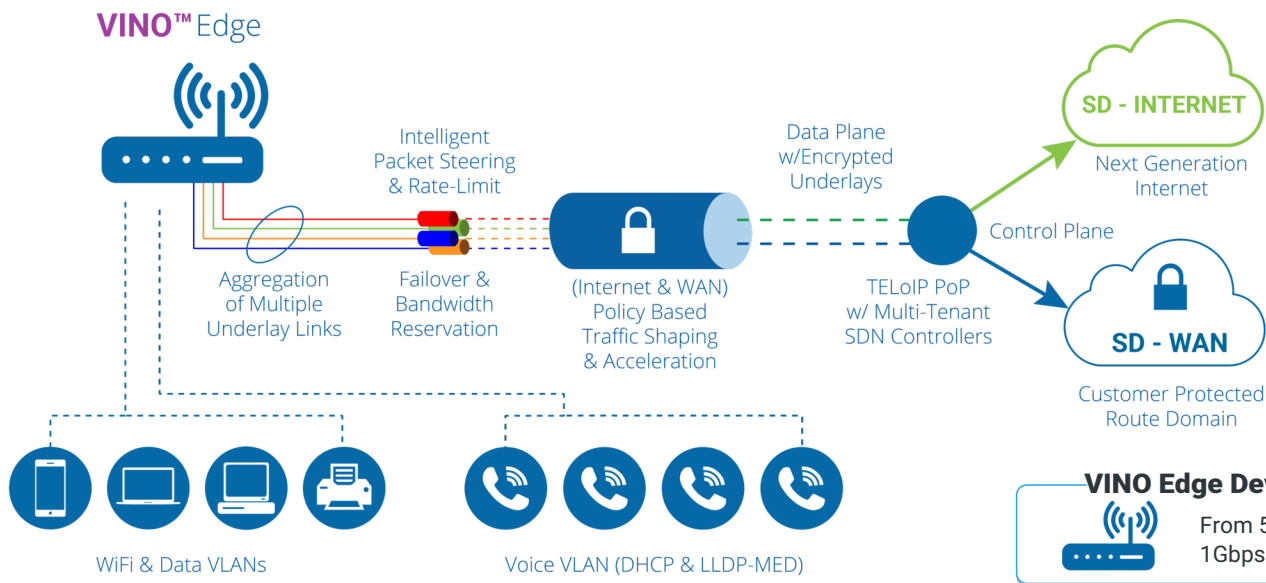

VINO™ SD-WAN

VINO combines Security & Agility with broadband optimization to unlock the full potential for SD-WAN and Public Clouds

SD-WAN as a Service with Powerful WAN & Internet Optimization

VINO goes 10x Faster than MPLS for Half the Cost

- ✓ Nationwide reach & scale to serve customers from 1 - 1000+ locations
- ✓ Patented optimization boosts the quality & reliability of low-cost broadband circuits to MPLS levels
- ✓ Versatile SD-WAN deployment options ranging from MPLS hybrids to full MPLS replacement

Cloud Managed Branch Orchestration with no on-site IT required

- ✓ Zero Touch Provisioning ensures remote sites can be installed in minutes by unskilled staff
- ✓ Single-pane-of-glass ensures that problems are pin pointed and fixed BEFORE they become an issue for your users